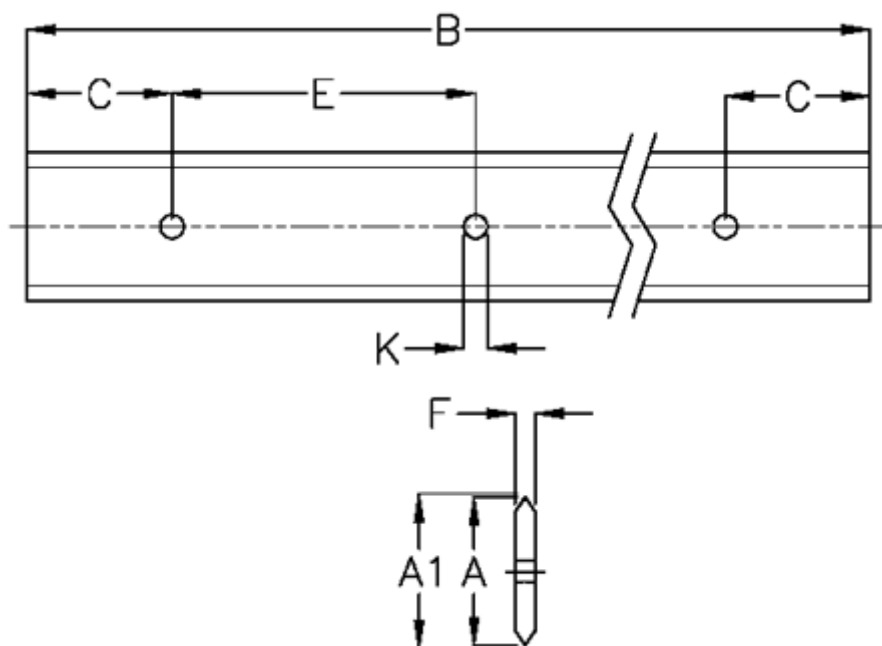

# Data Sheet

Article number: 05712381256

Description: Hepco GV3 slide M 60 L1256 P3  
with counterbored holes

## Measures

A	= 60	Precision type = P3
A1	= 61.58	Weight kg/1000 = 2.70
B	= 1256	
C	= 43.0	
E	= 90	
F	= 6.42	
For bearing	= J34	
K	= 9xM8	